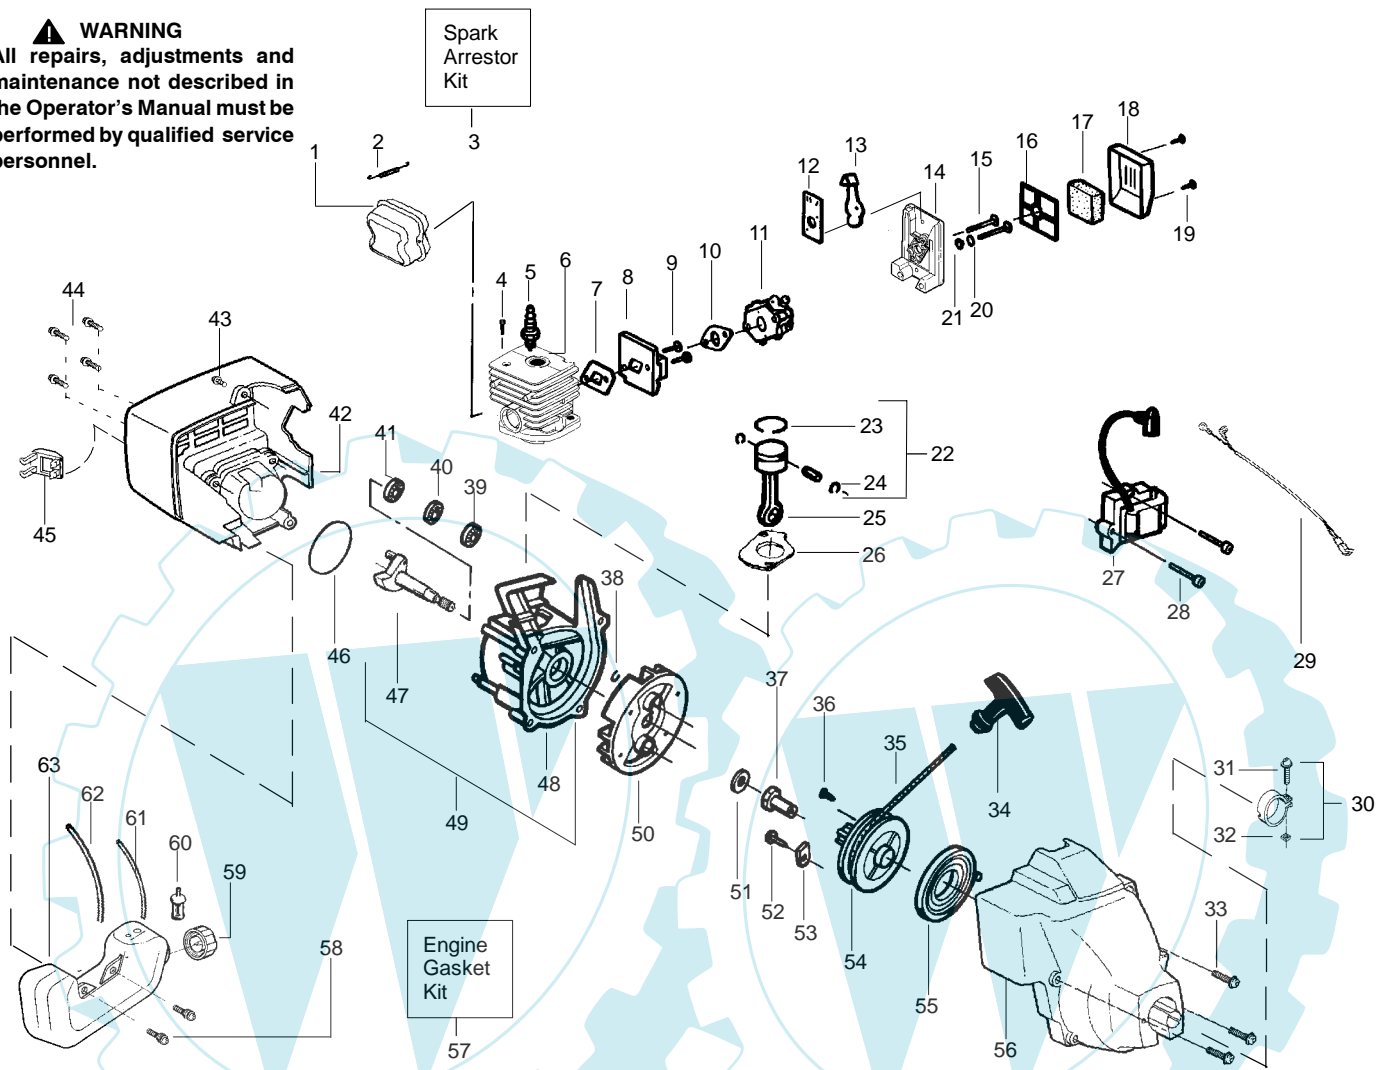

PARTS LIST NO. 530164102		McCULLOCH . PARTS LIST	MODEL(s) TM251
DATE 12/30/03	NEW 530164102 - 09/19/03		NOTE: Illustration may differ from actual model due to design changes

⚠ WARNING
All repairs, adjustments and maintenance not described in the Operator's Manual must be performed by qualified service personnel.

✓ = NEW PART NUMBER FOR THIS IPL ★ = REFER TO THE SERVICE REFERENCE INDICATED FOR MORE INFORMATION. (LOCATED AT END OF IPL)